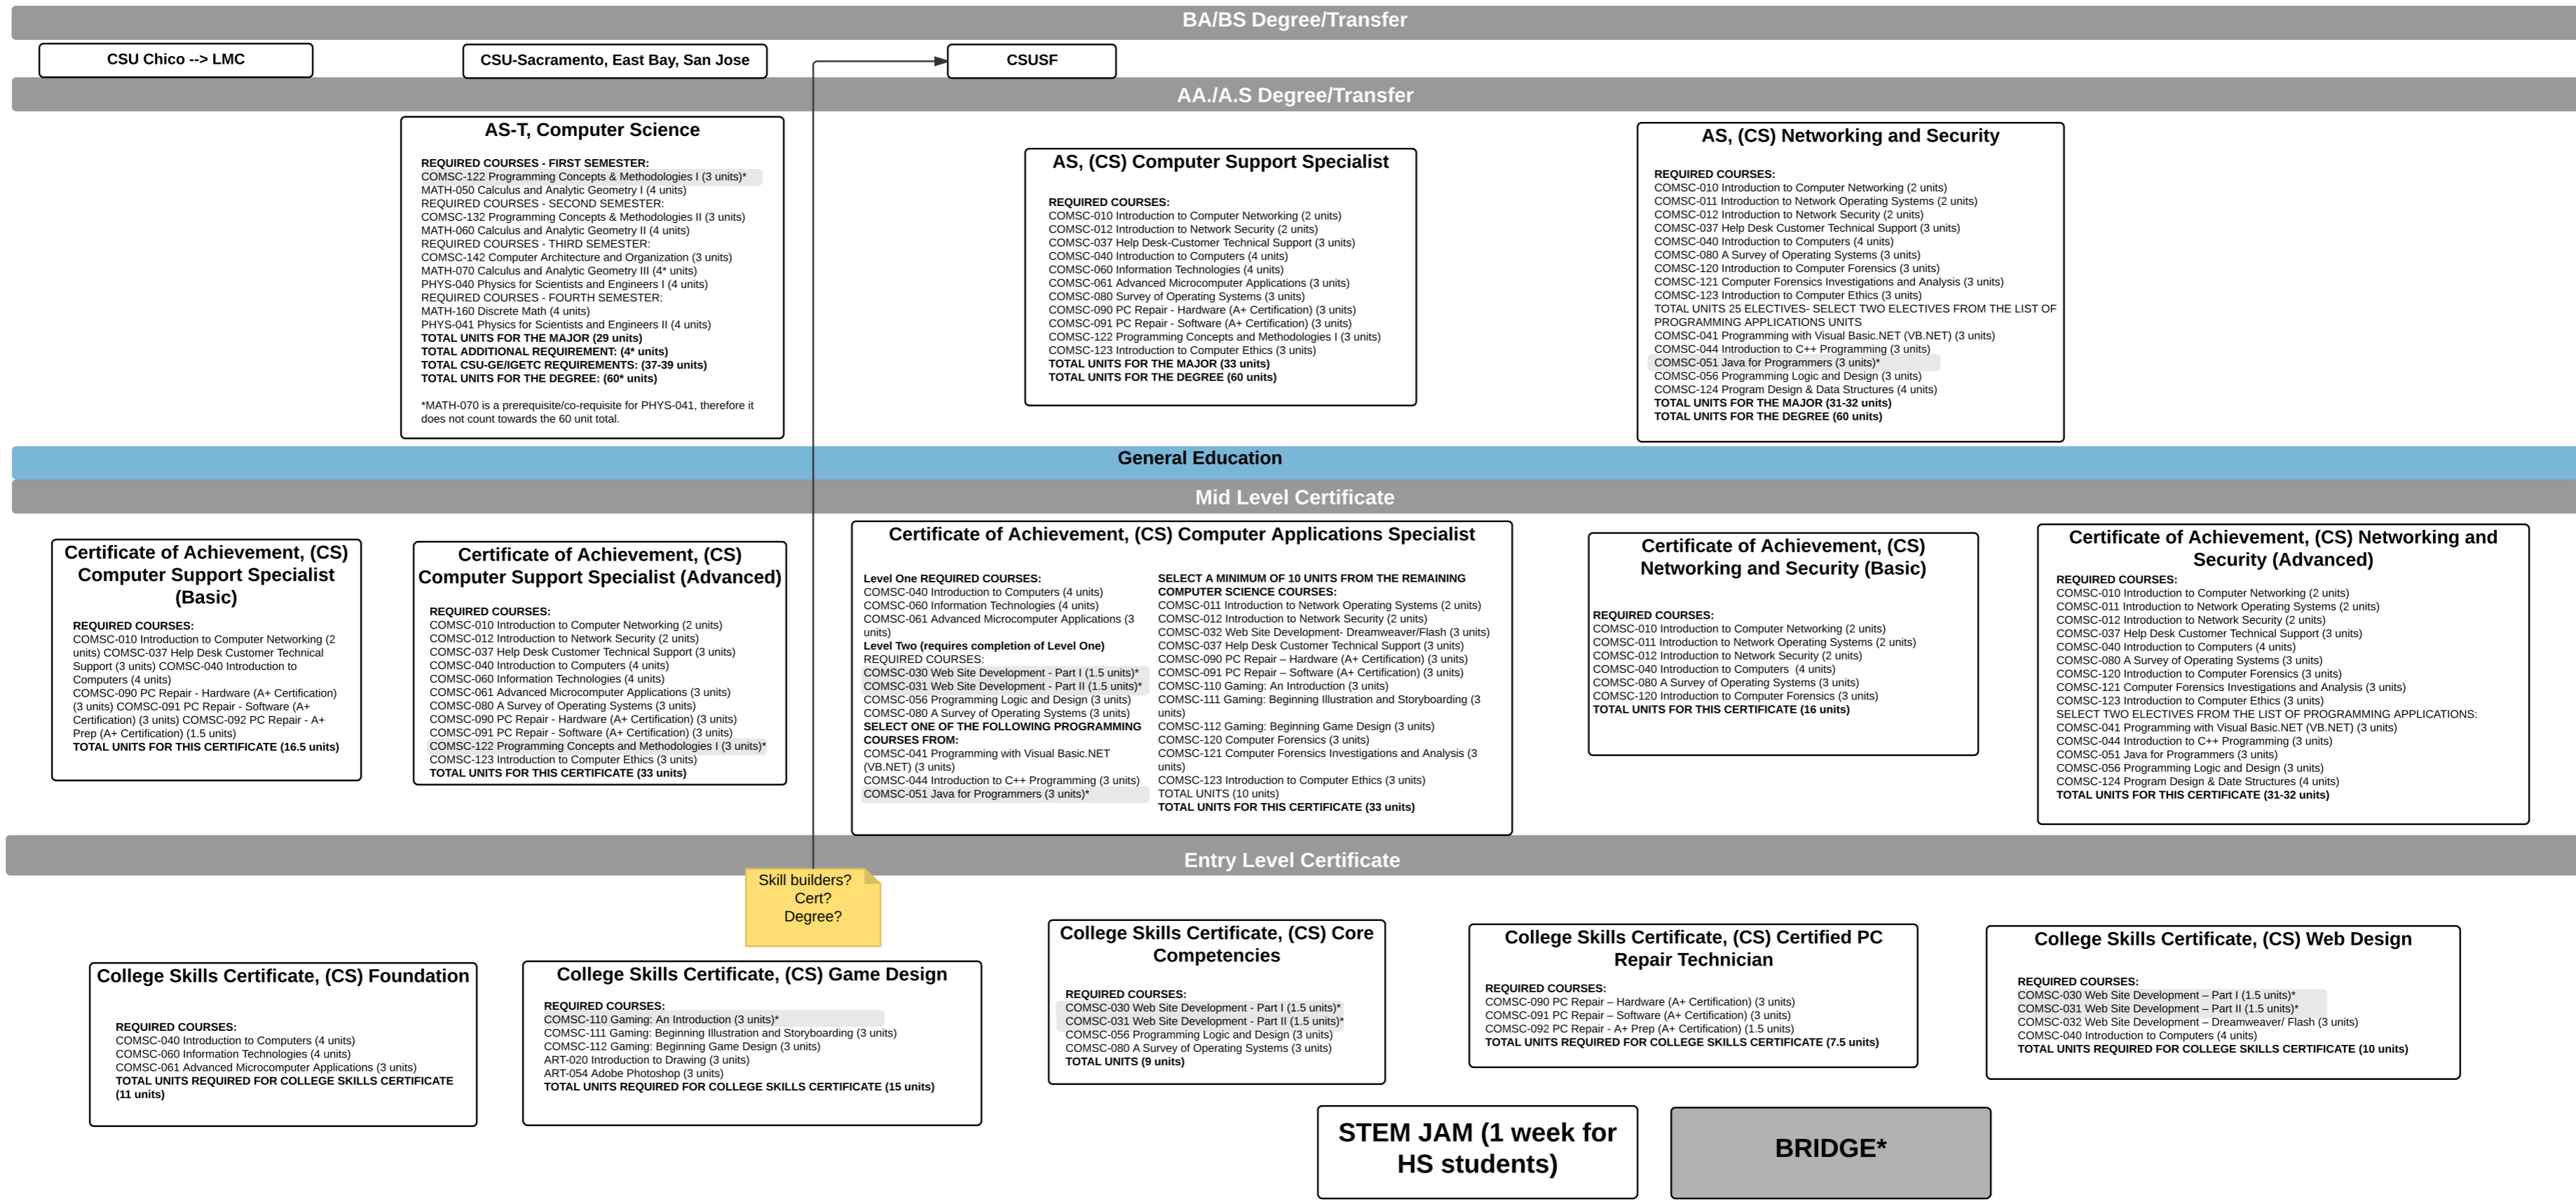

<b>INDUSTRY CERTIFICATIONS</b>	<b>WORK BASED LEARNING</b>
<b>ADVANCED LEVEL</b>	<b>ADVANCED LEVEL</b>
	-Internships
<b>MID LEVEL</b>	<b>MID LEVEL</b>
-CSIP Security	-Adhoc internships
<b>ENTRY LEVEL</b>	<b>ENTRY LEVEL</b>
-Comp TA Network and Security	

<b>STUDENT SUPPORTS</b>	<b>JOBS AND WAGES</b>
<b>ADVANCED LEVEL</b>	<b>ADVANCED LEVEL</b>
	-Computer Systems Analyst, \$81,190 -Software Developer, \$101,410 -Systems Software, \$101,410 -Computer and Information Systems Manager, \$123,950 -Computer Network Architect, \$95,380 -Software Quality Assurance Engineer and Tester, \$82,340 -Video Game Designer, \$82, 340 -Bioinformatics Scientist, \$72,720
<b>MID LEVEL</b>	<b>MID LEVEL</b>
	-Network Administrator
<b>ENTRY LEVEL</b>	<b>ENTRY LEVEL</b>
	-Help Desk -Network Tech