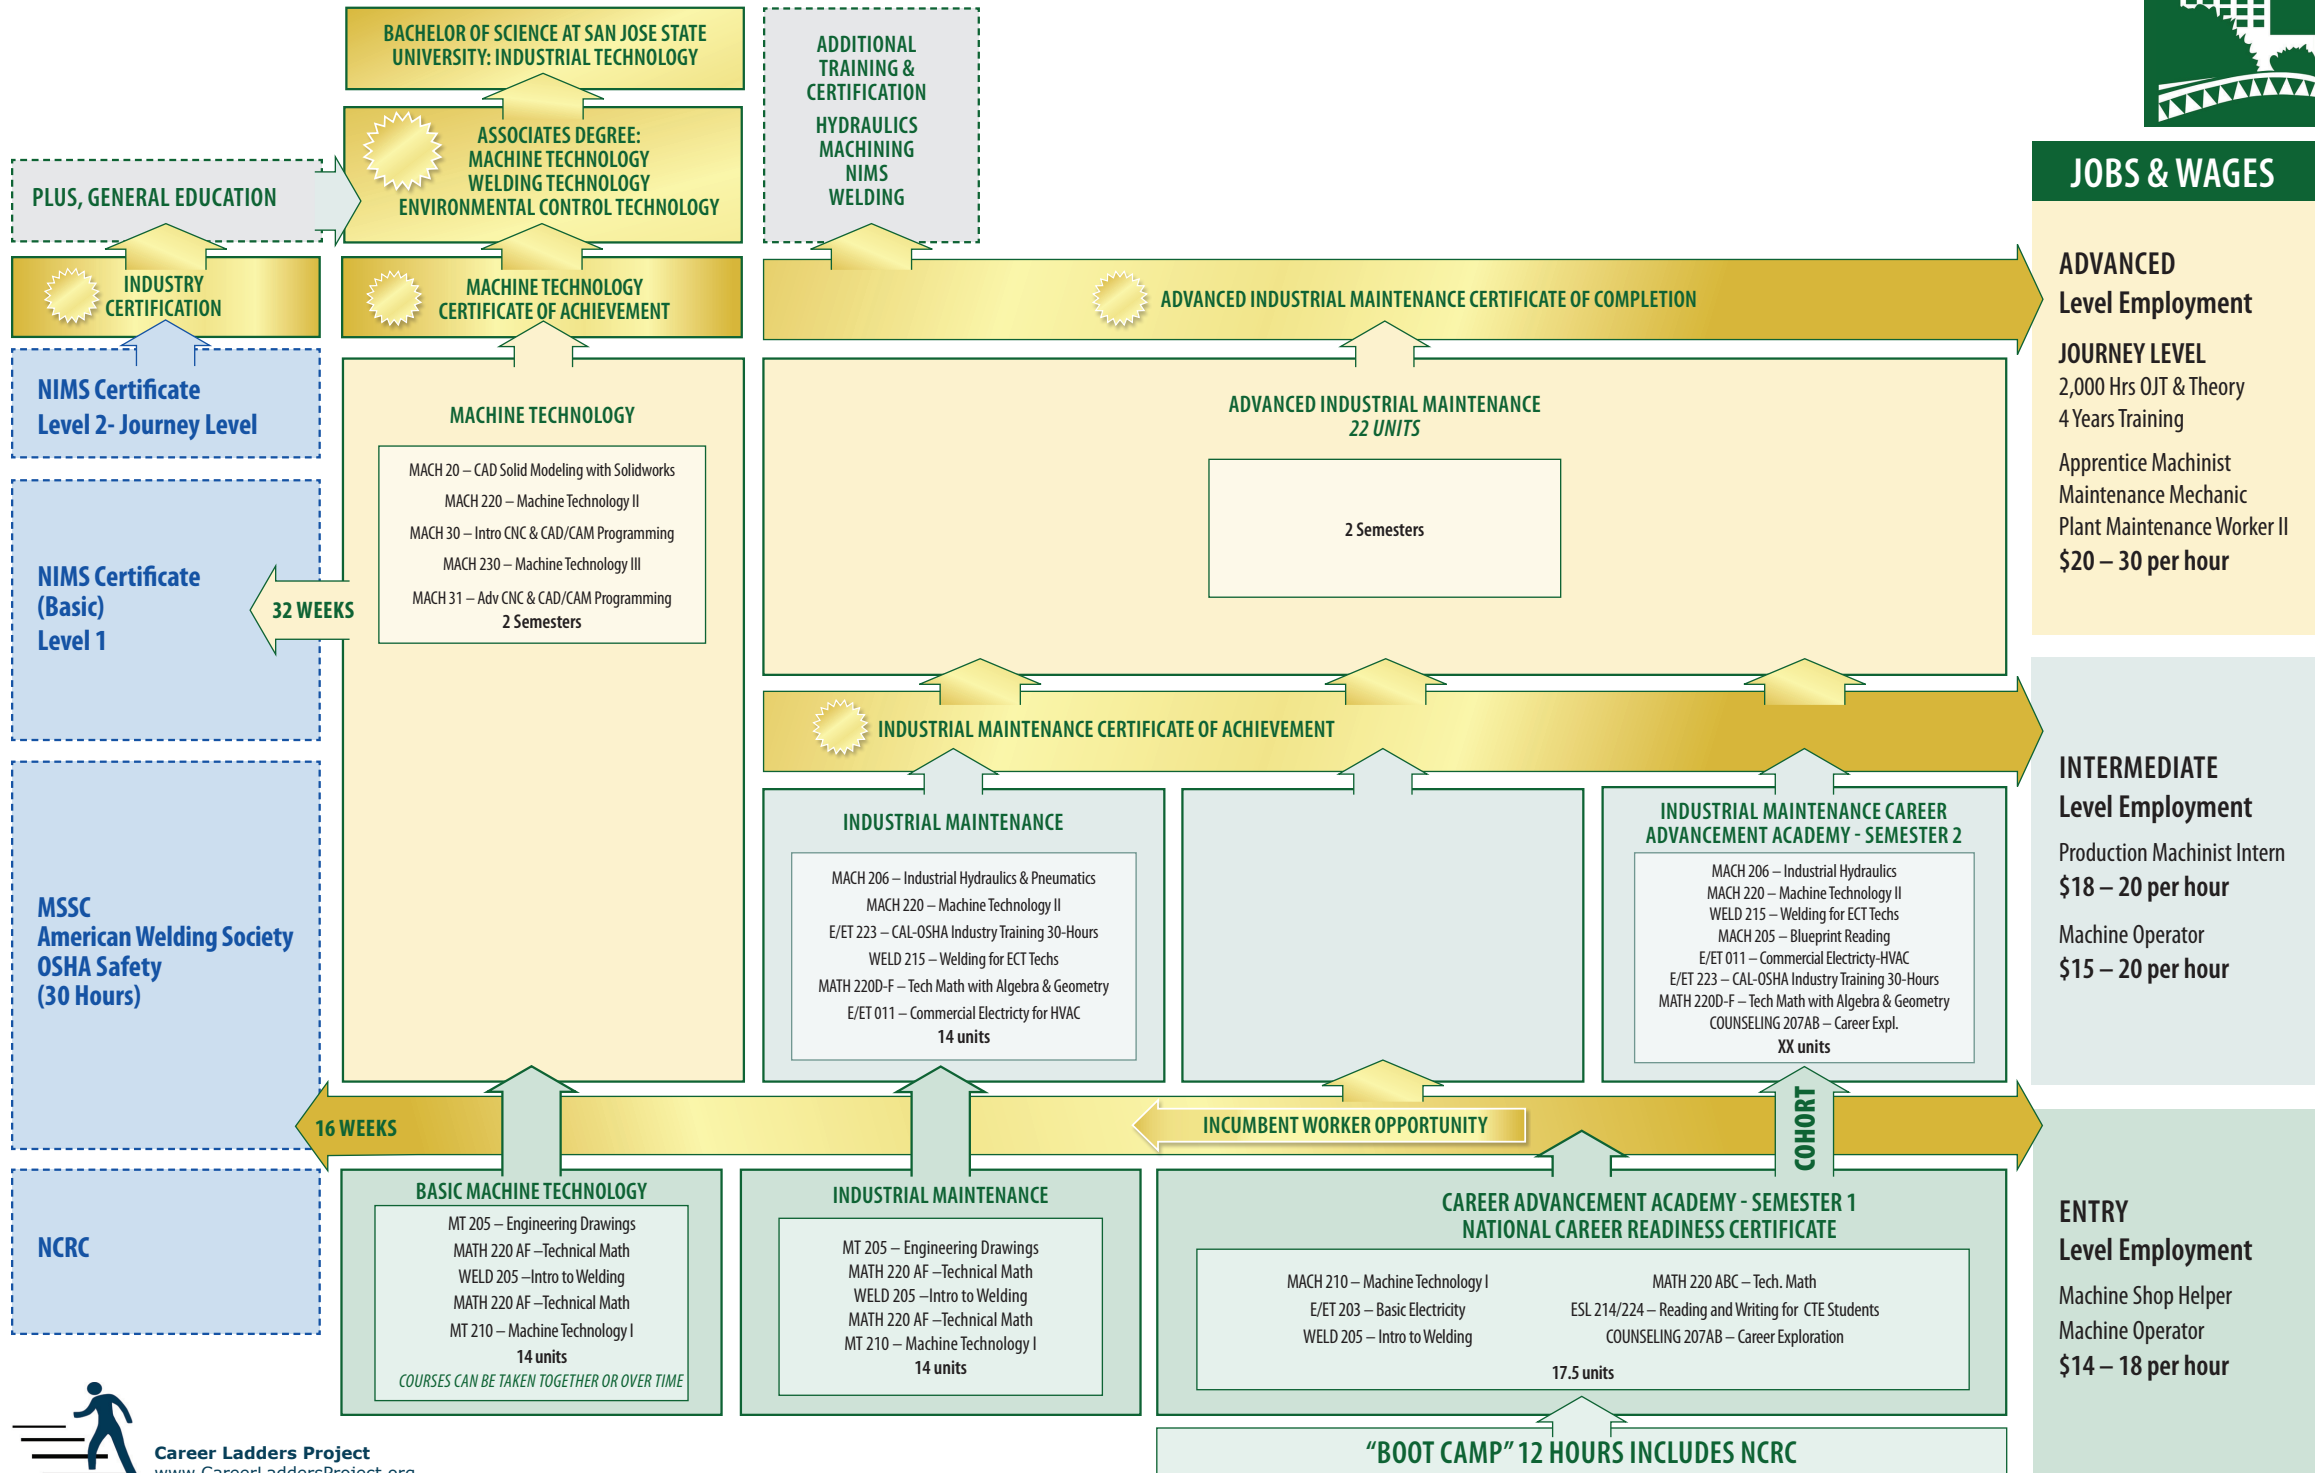

Laney College BAAM Stackable Certificates

JOBS & WAGES

ADVANCED Level Employment

JOURNEY LEVEL
 2,000 Hrs OJT & Theory
 4 Years Training
 Apprentice Machinist
 Maintenance Mechanic
 Plant Maintenance Worker II
\$20 – 30 per hour

INTERMEDIATE Level Employment

Production Machinist Intern
\$18 – 20 per hour
 Machine Operator
\$15 – 20 per hour

ENTRY Level Employment

Machine Shop Helper
 Machine Operator
\$14 – 18 per hour