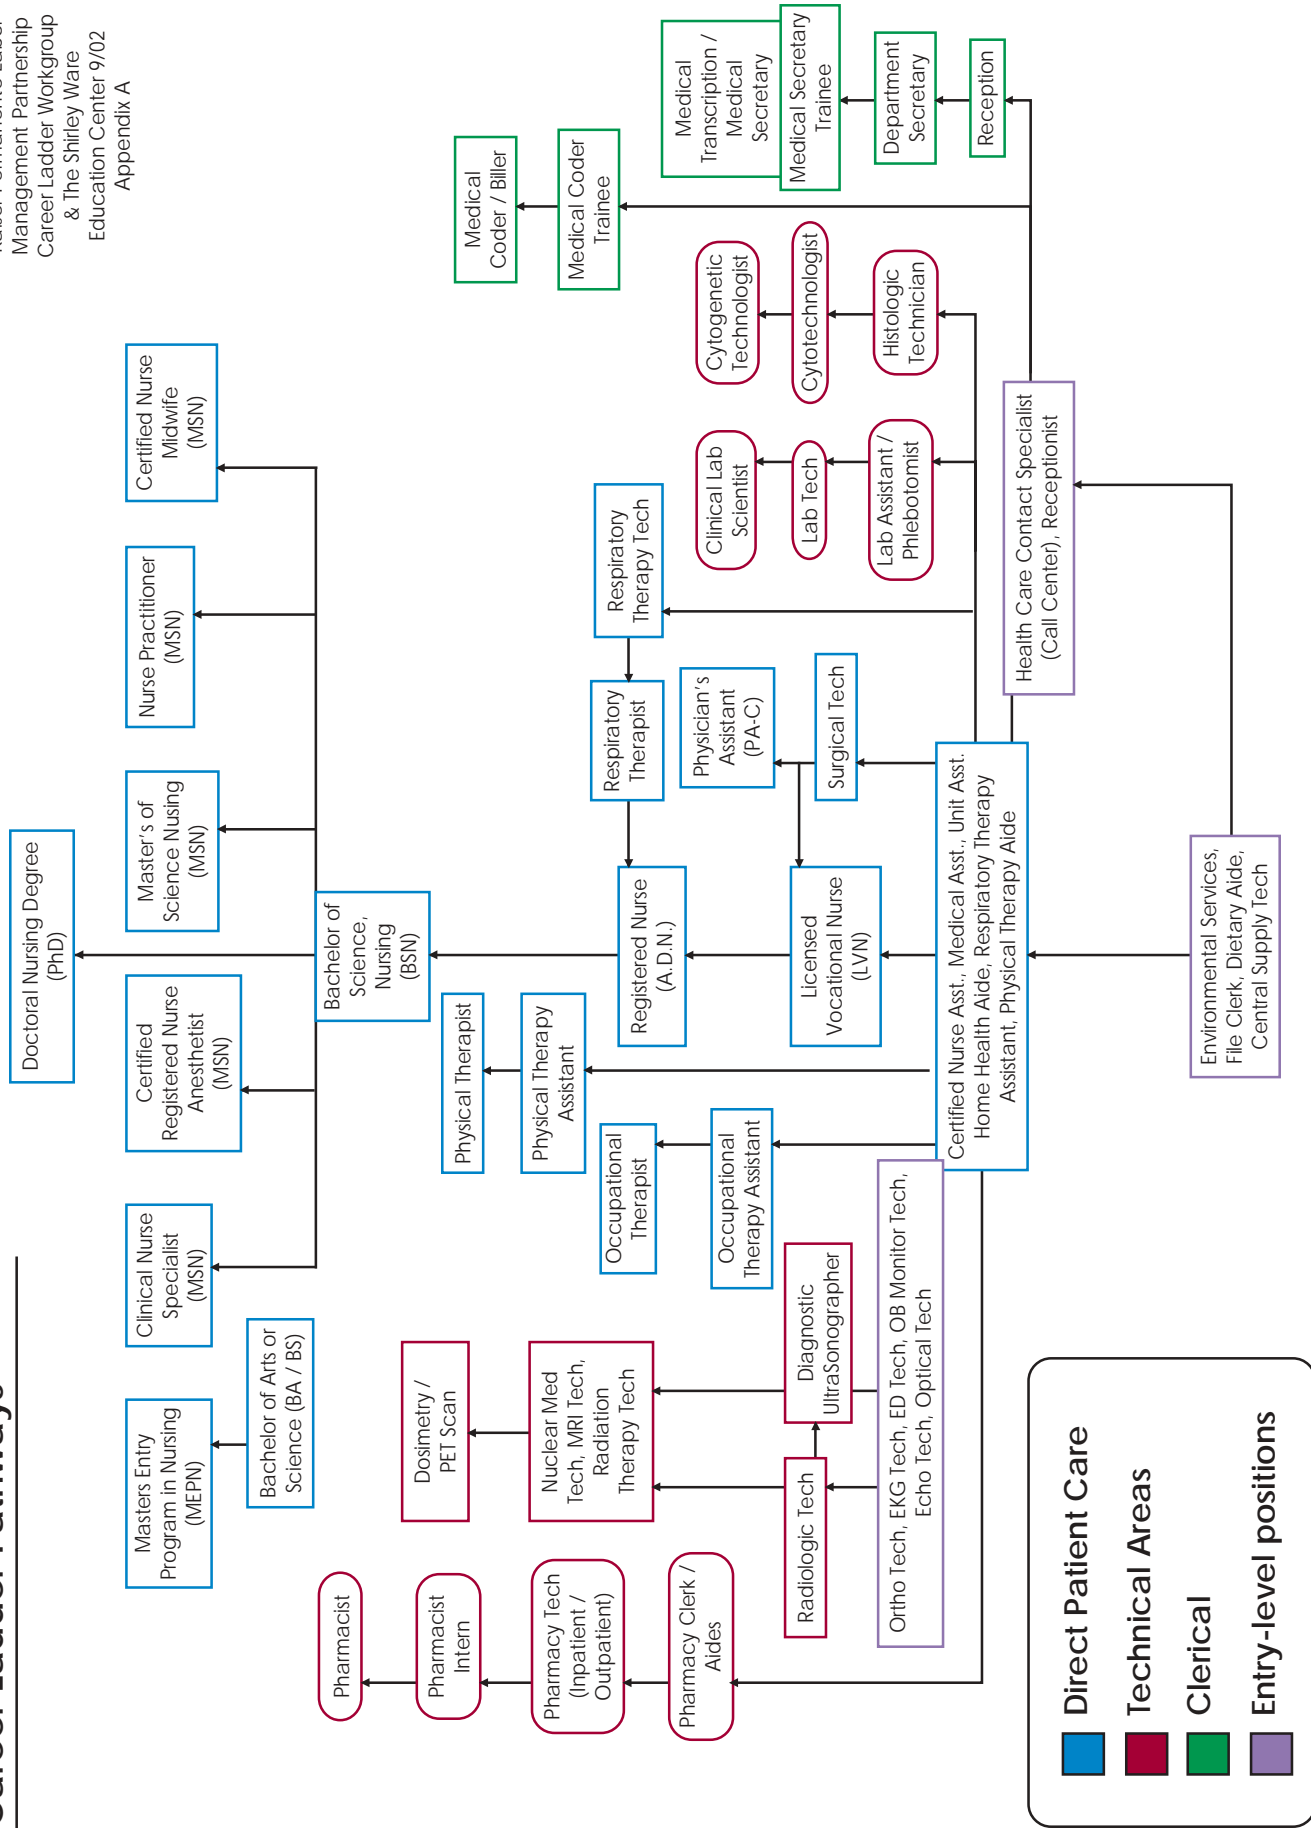

Career Ladder Pathways

Kaiser Permanente Labor
Management Partnership
Career Ladder Workgroup
& The Shirley Ware
Education Center 9/02
Appendix A

Legend:

- Direct Patient Care
- Technical Areas
- Clerical
- Entry-level positions